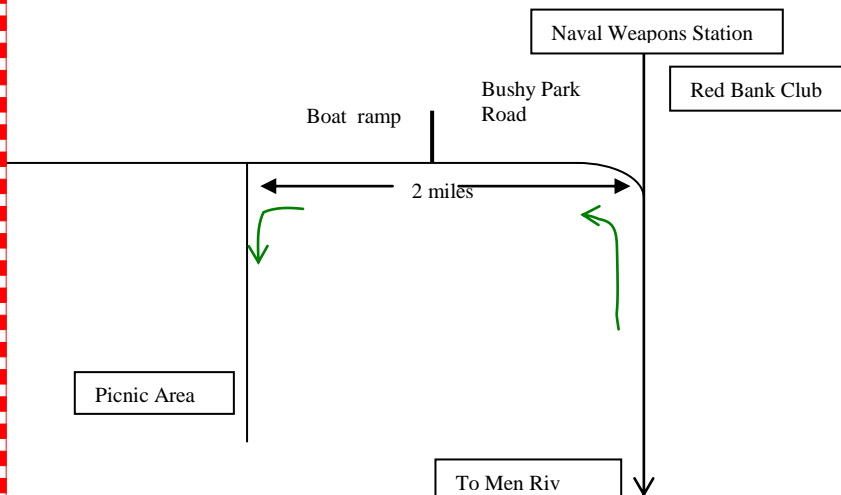

$5 each for member and one (1)
all other guests $10 each; pay at the door